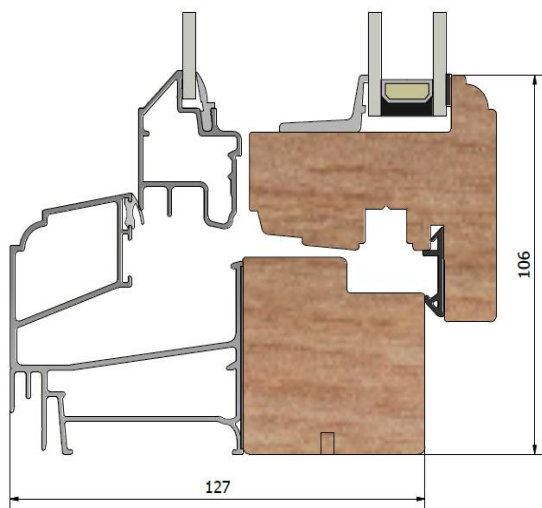

Epok LKF1271

Inward opening Tilt/turn window, 2+1 glazed

Product Facts

Frame depth (mm)	127
Sound reduction Rw (dB)	40 - 50
U-value (W/m ² K)	0,9 - 1,1
Surface finish	Optional RAL or NCS
Weep holes	Hidden or Visible
Opening	Inward
Hinges	Tilt/turn

Closed position

Ventilation position

Cleaning position

Install the windowsill
in the innermost
track